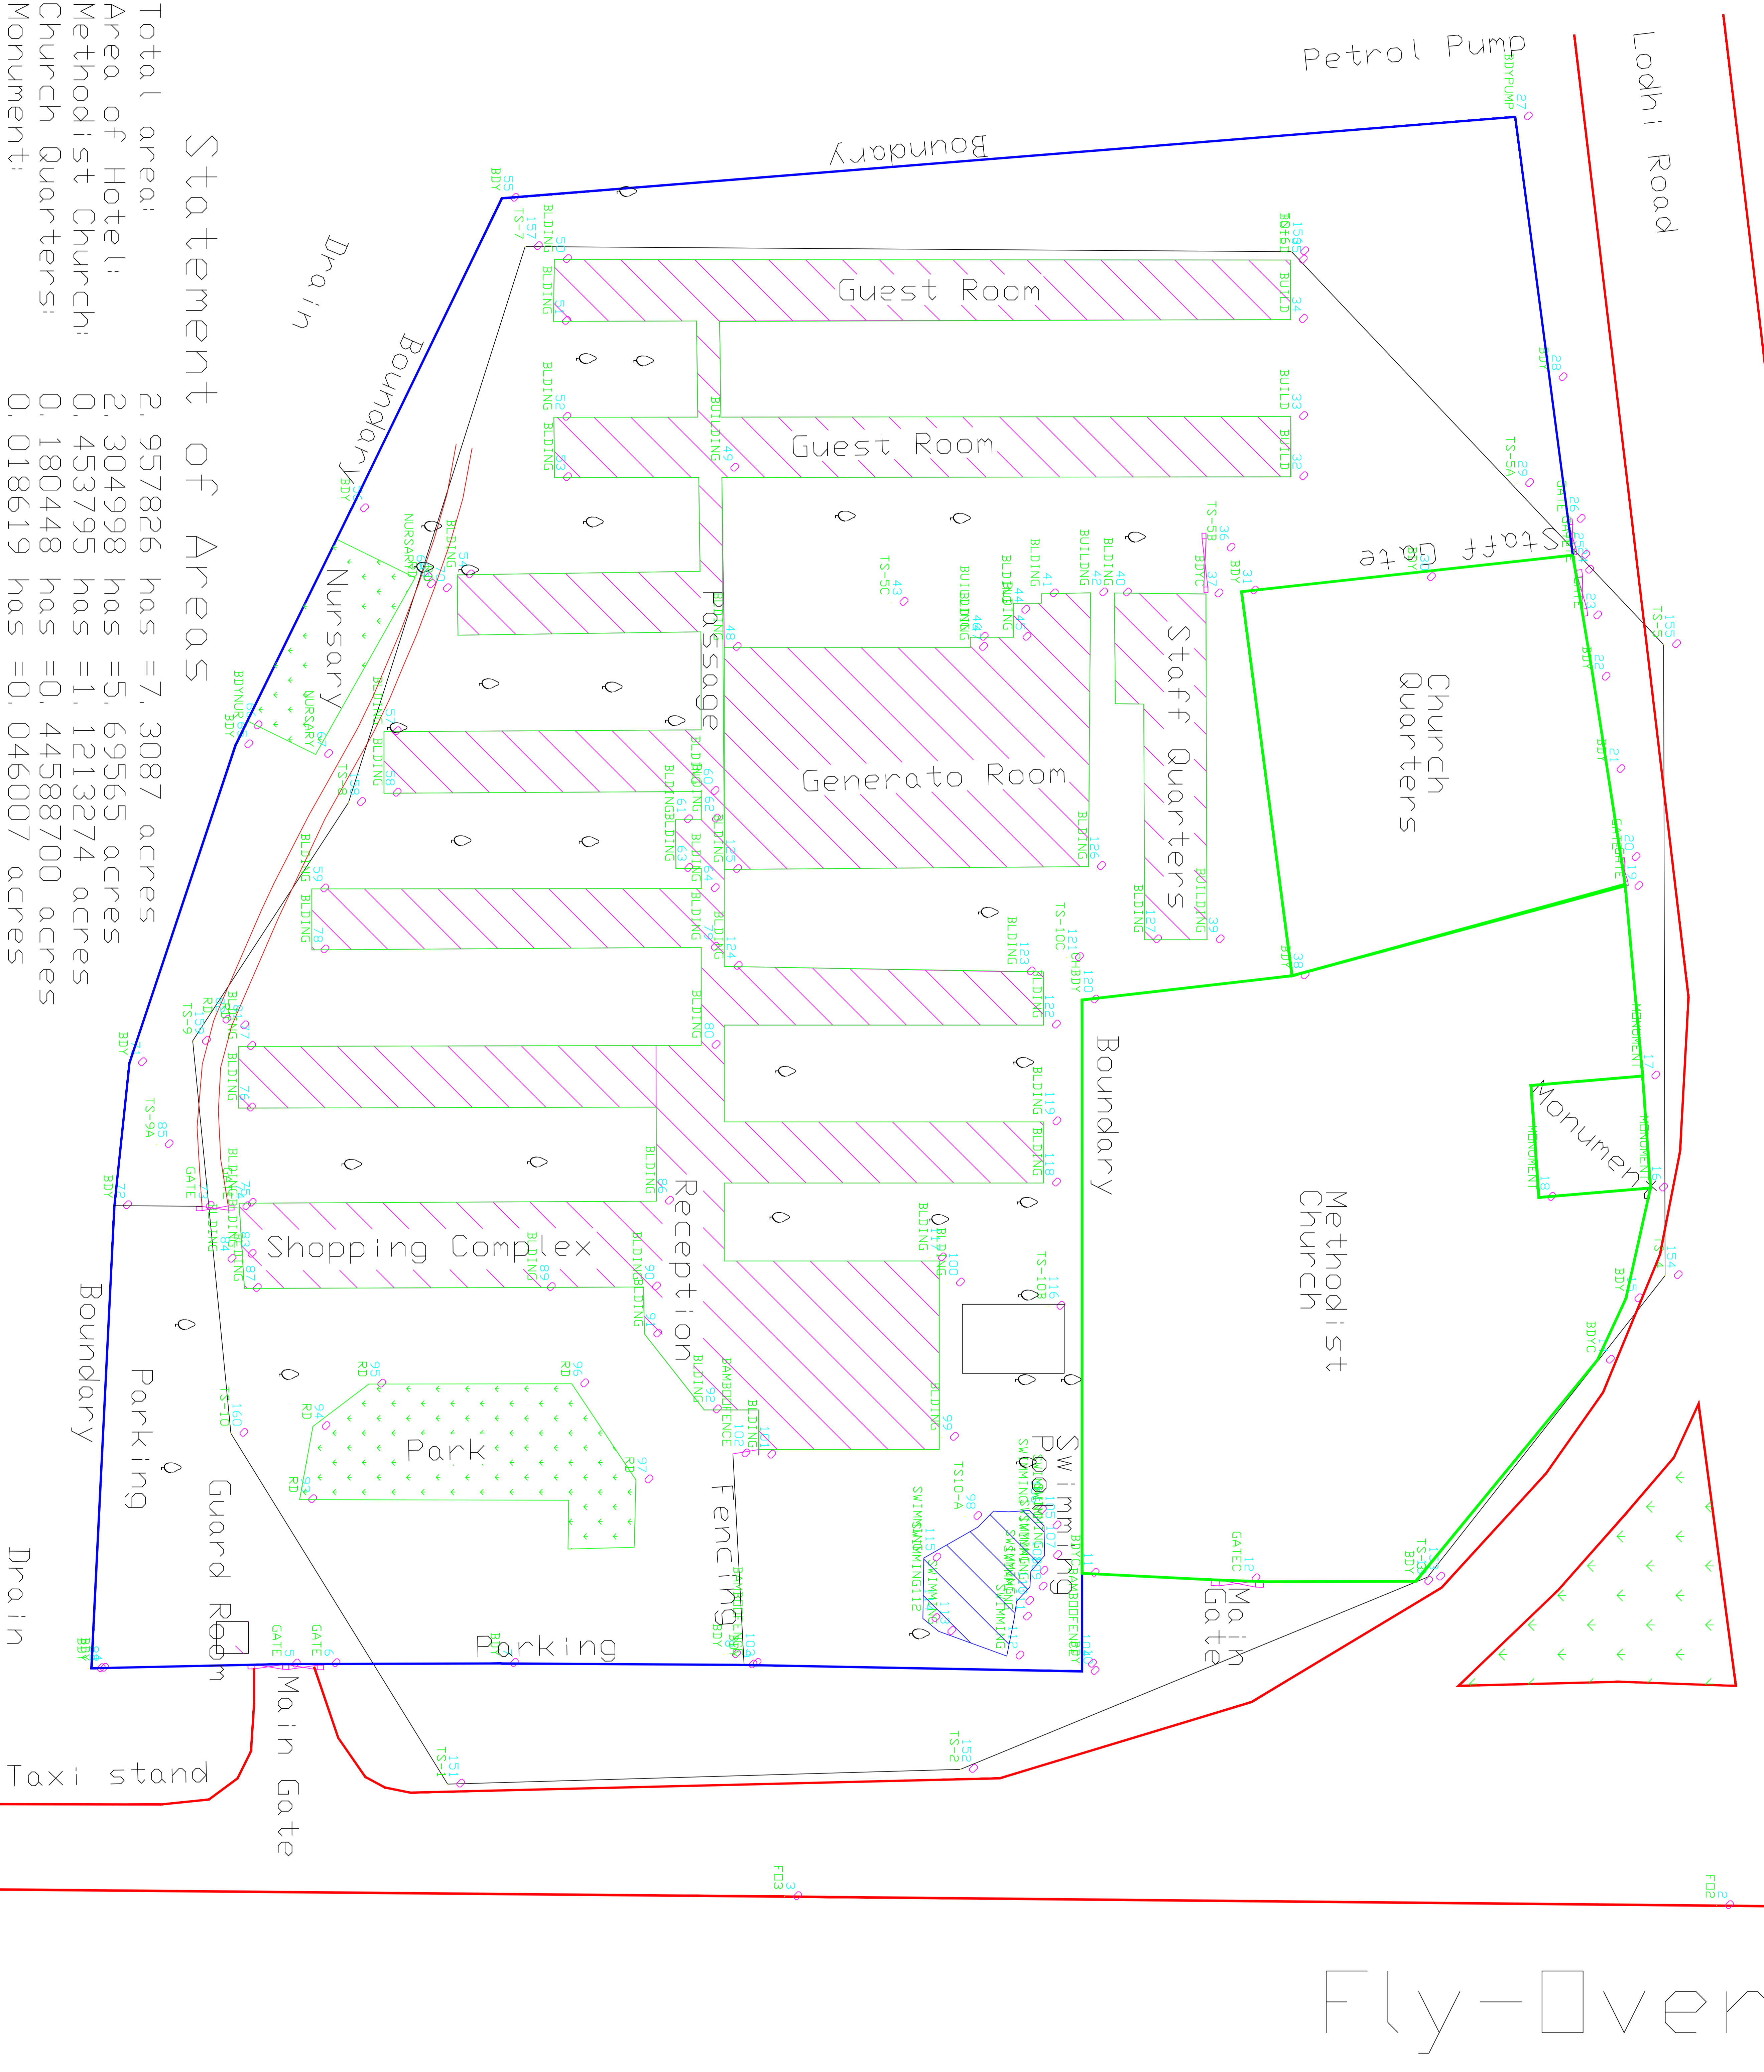

SURVEY OF LODHI HOTEL

Statement of Areas

Total area:	2. 957826	has = 7. 3087	acres
Area of Hotel:	2. 304998	has = 5. 69565	acres
Methodist Church:	0. 453795	has = 1. 1213274	acres
Church Quarters:	0. 180448	has = 0. 44588700	acres
Monument:	0. 018619	has = 0. 046007	acres
Hotel Building:	0. 480829	has = 1. 1881284	acres
Generator Room:	0. 125540	has = 0. 3102093	acres
Staff Quarters:	0. 036750	has = 0. 090809	acres